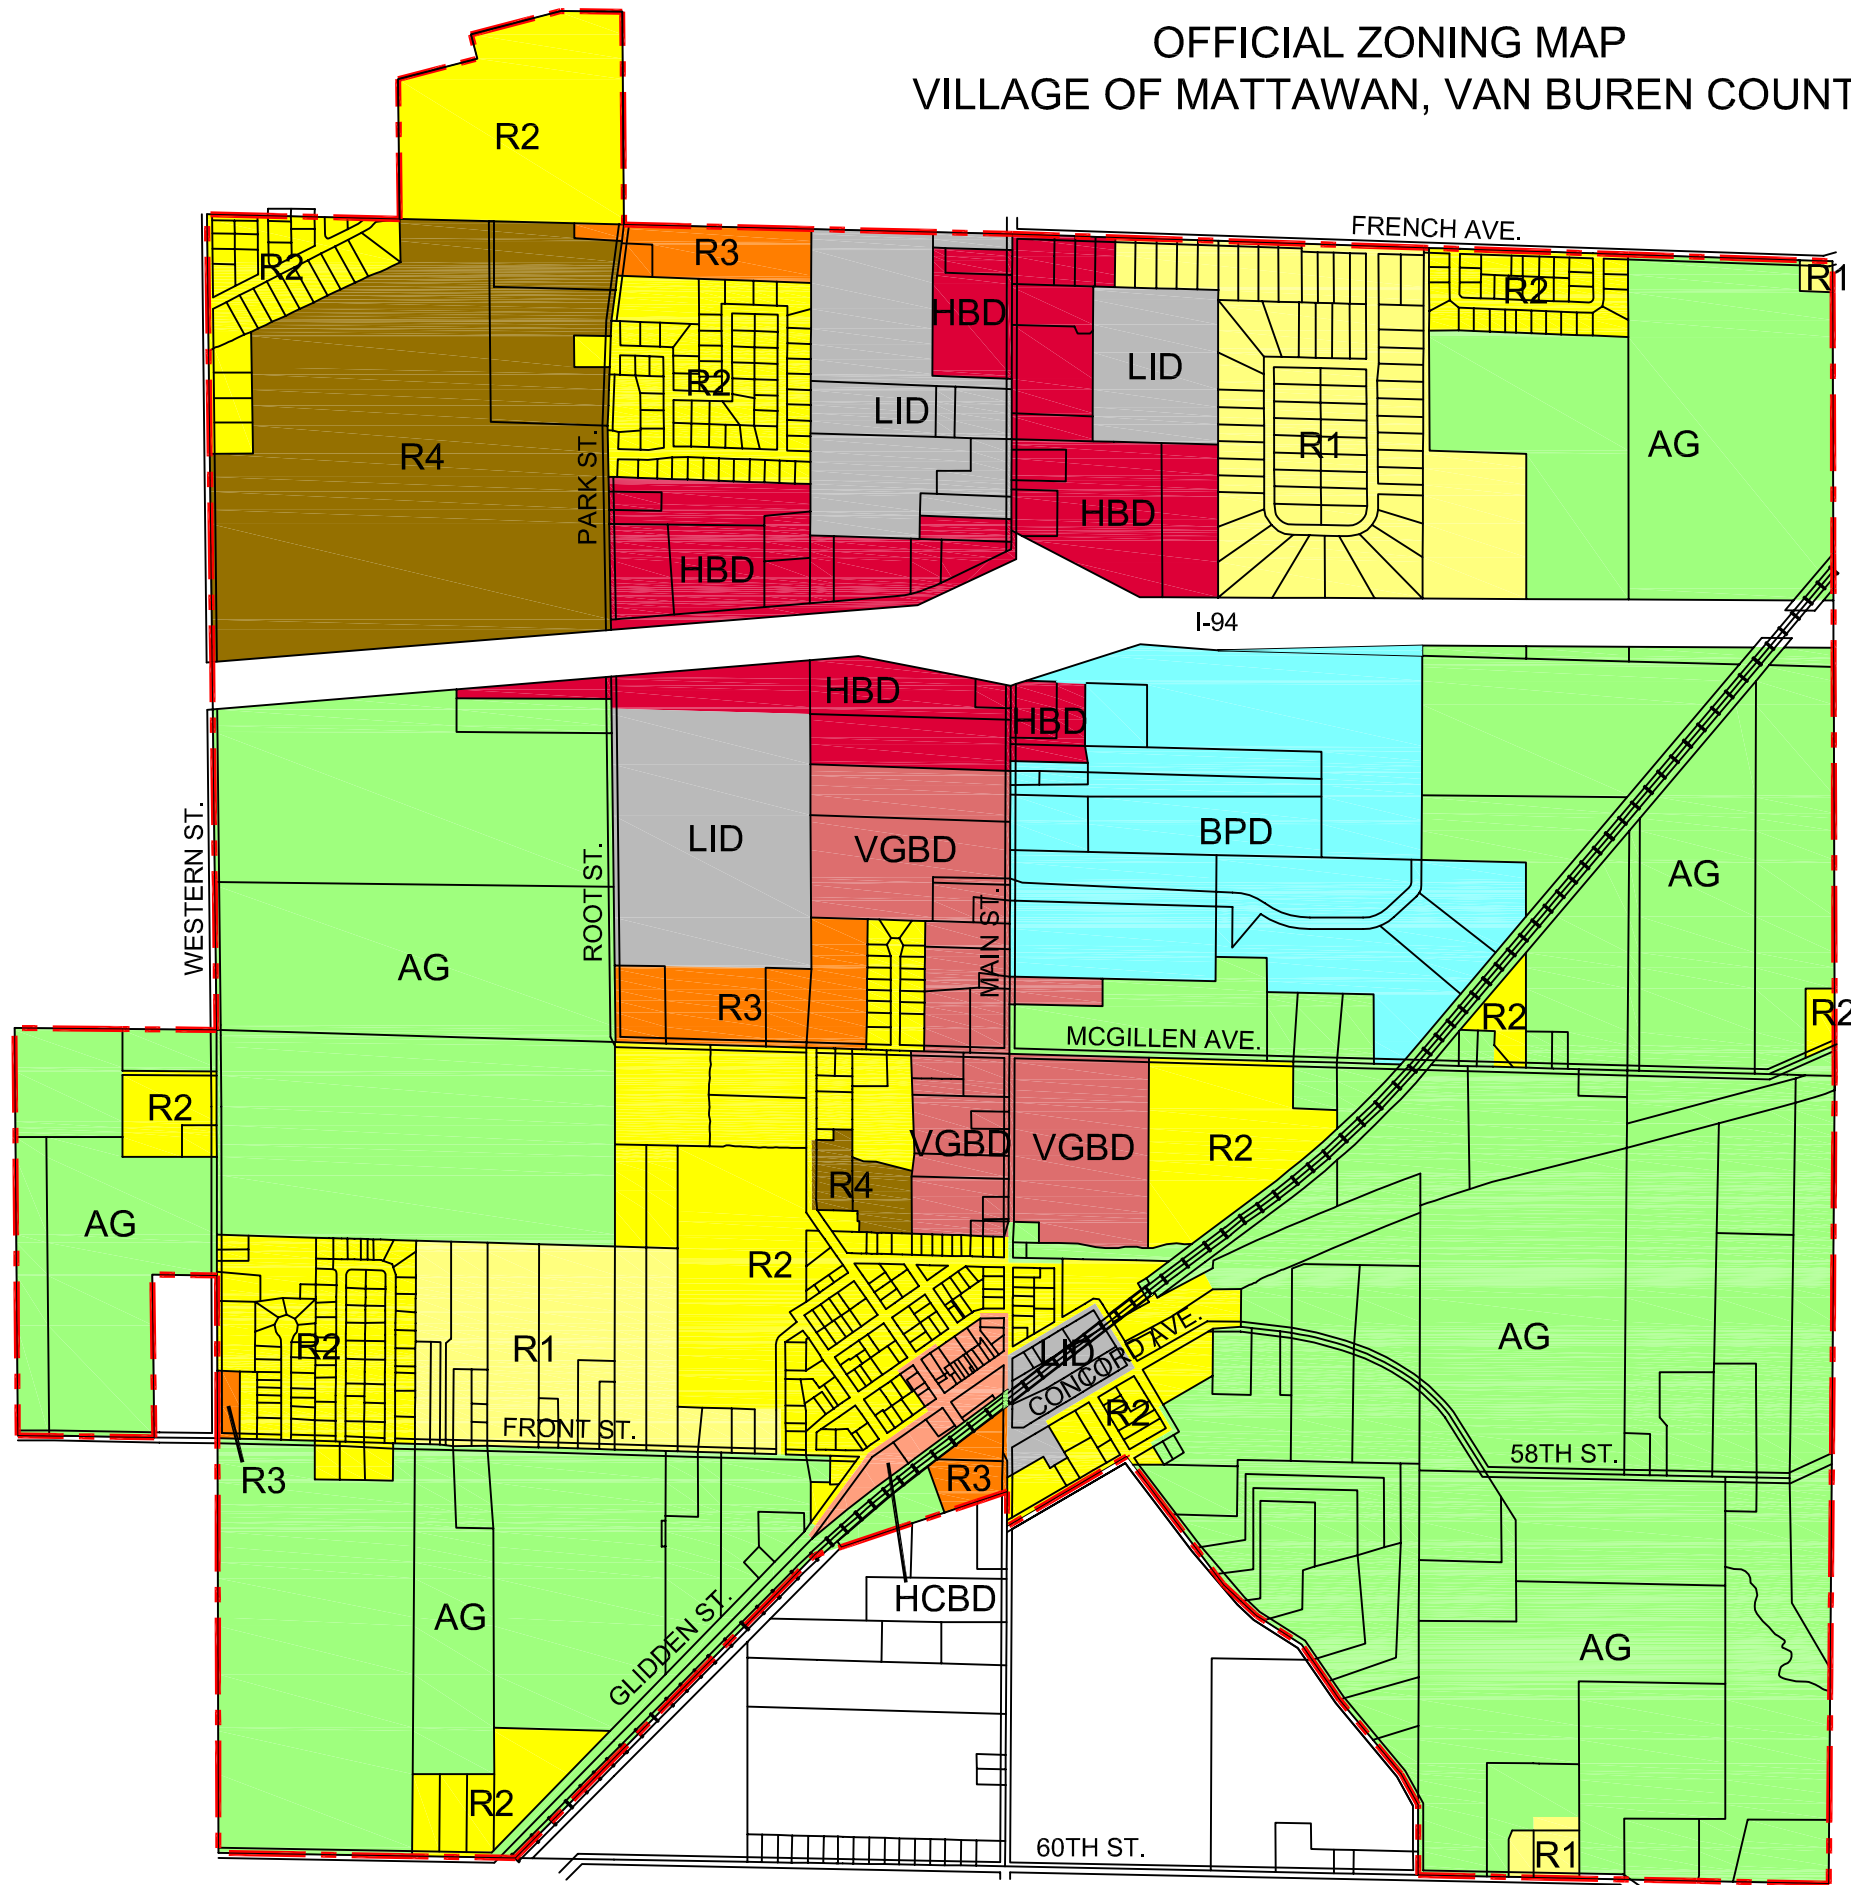

OFFICIAL ZONING MAP VILLAGE OF MATTAWAN, VAN BUREN COUNTY

ZONING DISTRICTS

- Agricultural - AG
- Low Density Residential - R-1
- Medium Density Residential - R-2
- Multiple Family Residential - R-3
- Manufactured Housing Park - R-4
- Business Park - BPD
- Historic Central Business - HCBBD
- Village General Business - VGBD
- Highway Business - HBD
- Limited Industrial - LID